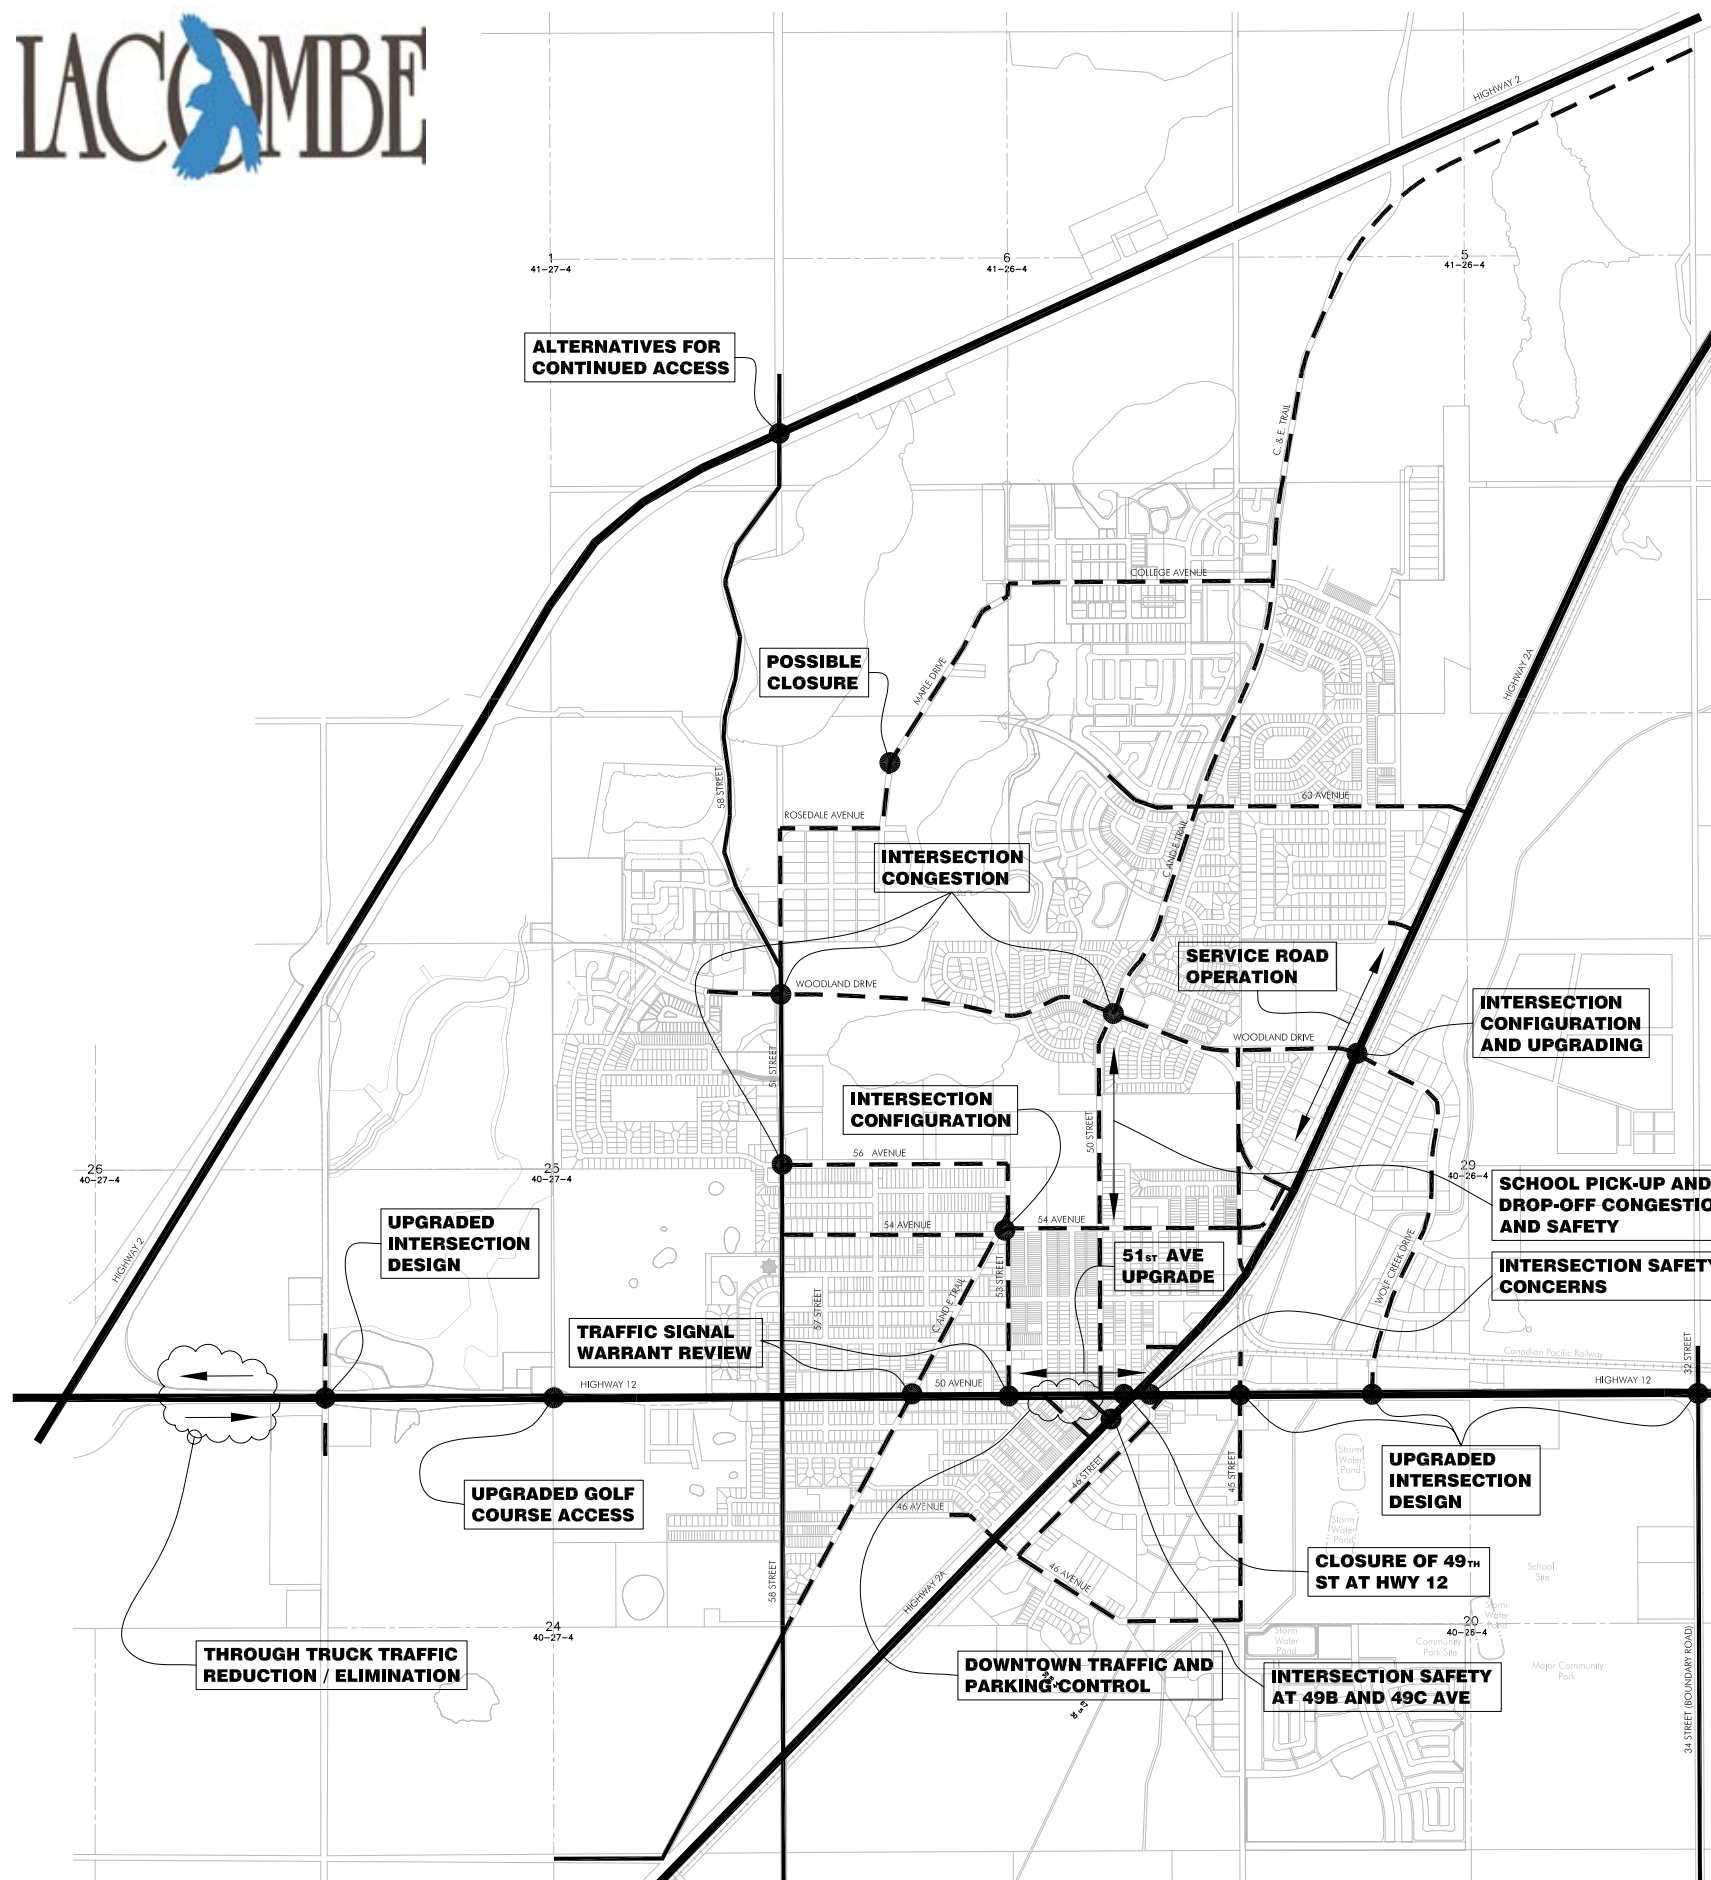

TOWN OF LACOMBE EMERGING ISSUES

LEGEND:

-  HIGHWAY
-  ARTERIAL ROAD
-  COLLECTOR

BY: WARREN ZELLER
FILE No. C:\V...drive\Projects\Bunt\Standards\Blocks\Titleblocks\Tb-Bunt_BX11.dwg 216x278mm (8.5x11)
LAST EDIT/PLOT SESSION: 2003.01.16 11:51
PLOT SCALE 1:1 PS