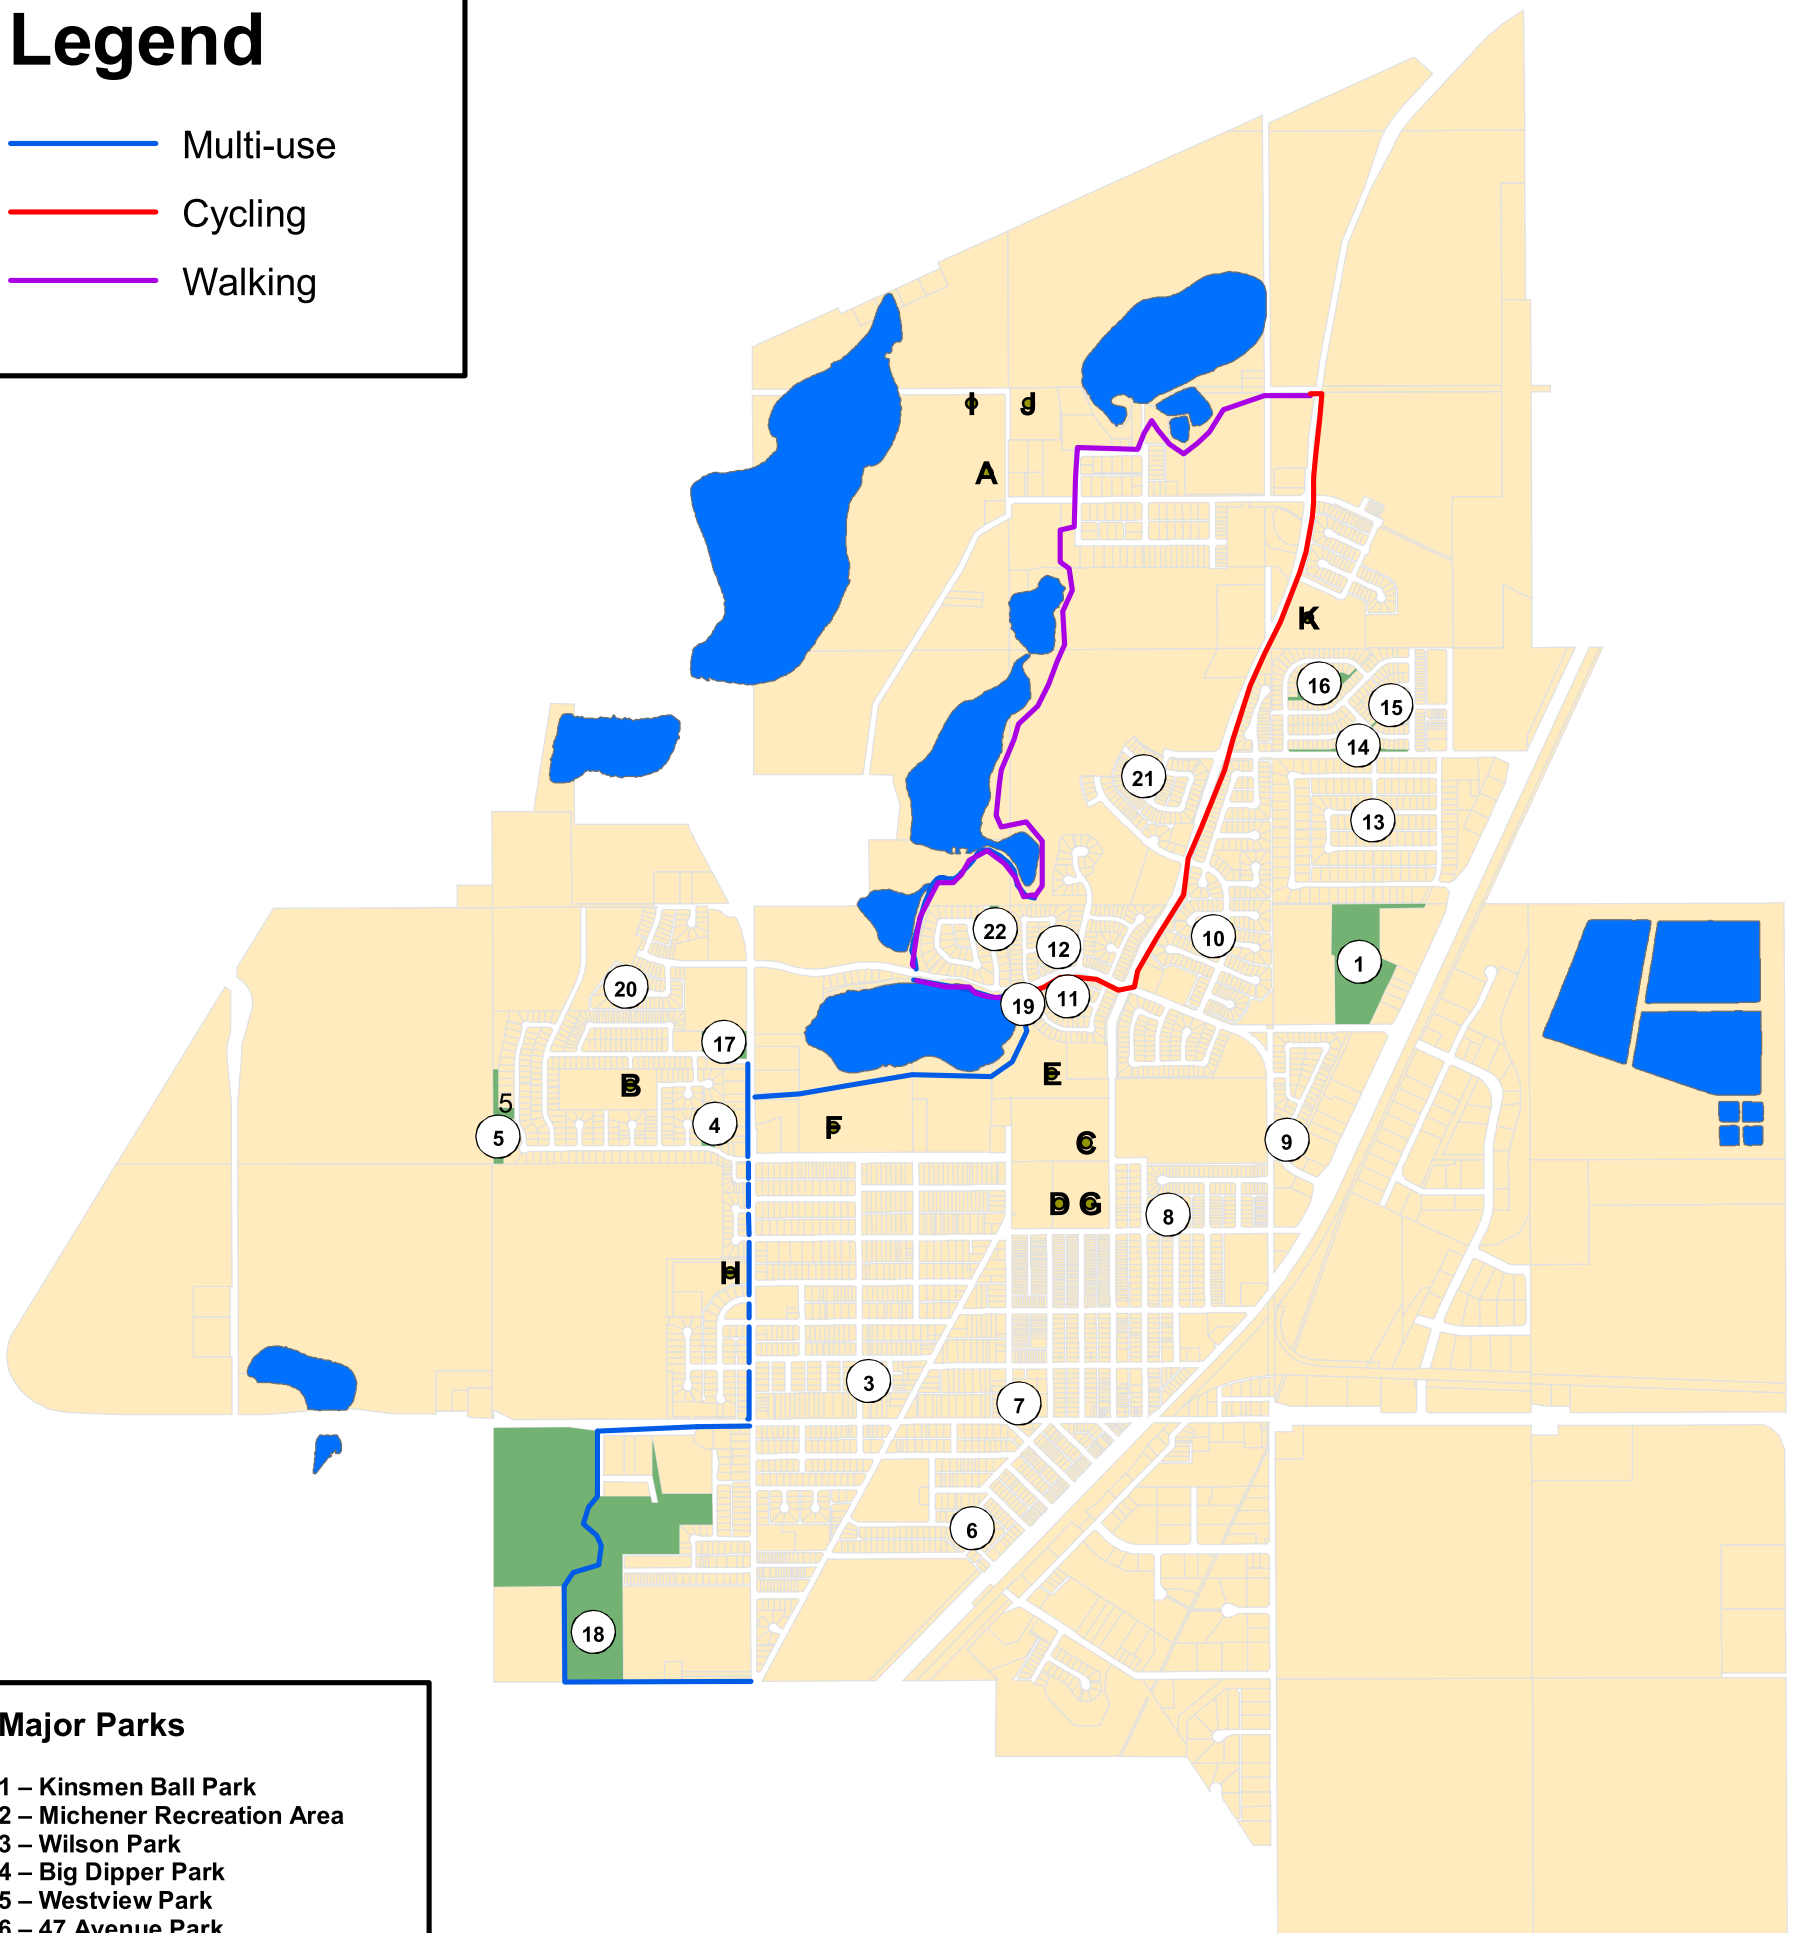

MAP C

Town of Lacombe Proposed Bluebird Trail Route

Legend

- Multi-use
- Cycling
- Walking

Major Parks

- 1 – Kinsmen Ball Park
- 2 – Michener Recreation Area
- 3 – Wilson Park
- 4 – Big Dipper Park
- 5 – Westview Park
- 6 – 47 Avenue Park
- 7 – “Lest We Forget” Park
- 8 – Popows Park
- 9 – Heritage Park
- 10 – Lincoln Park
- 11 – Cedar Close Park
- 12 – Maple Bay Park
- 13 – Kew Gardens
- 14 – Fieldstone Park
- 15 – Opal Close Park
- 16 – Hearthstone Park
- 17 – Essex Park
- 18 – Les Walker Rotary Park
- 19 – Cranna Lake Recreation Park
- 20 – Willow Ridge Park
- 21 – Elizabeth Lake Park
- 22 – The Lakes Park

Schools

- A – Canadian University College
- B – Central Alberta Christian High School
- C – J.S McCormick School
- D – Nelson School
- E – Lacombe Jr. High School
- F – Lacombe Composite High School
- G – Upper Elementary School
- H – Lacombe Christian School
- I - Parkview Adventist Academy
- J – College Heights Christian School
- K – Terrace Heights School